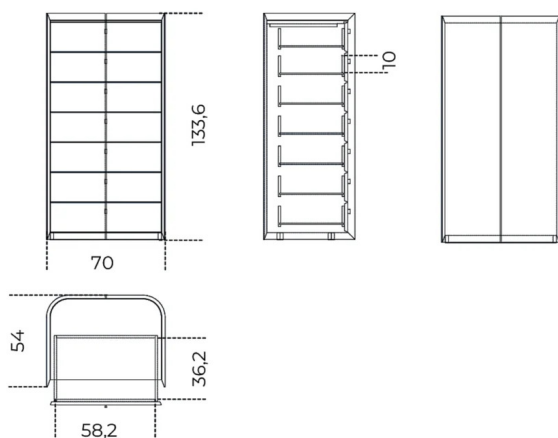

Drawer fronts available in opaque lacquered wood or covered by leather fard as per samples.

Bright brass metal details.

Cm (L x P x H)
70 x 54 x 133,6

Inches (L x P x H)
27³/₄ x 21¹/₂ x 52³/₄

Finishes

Wood